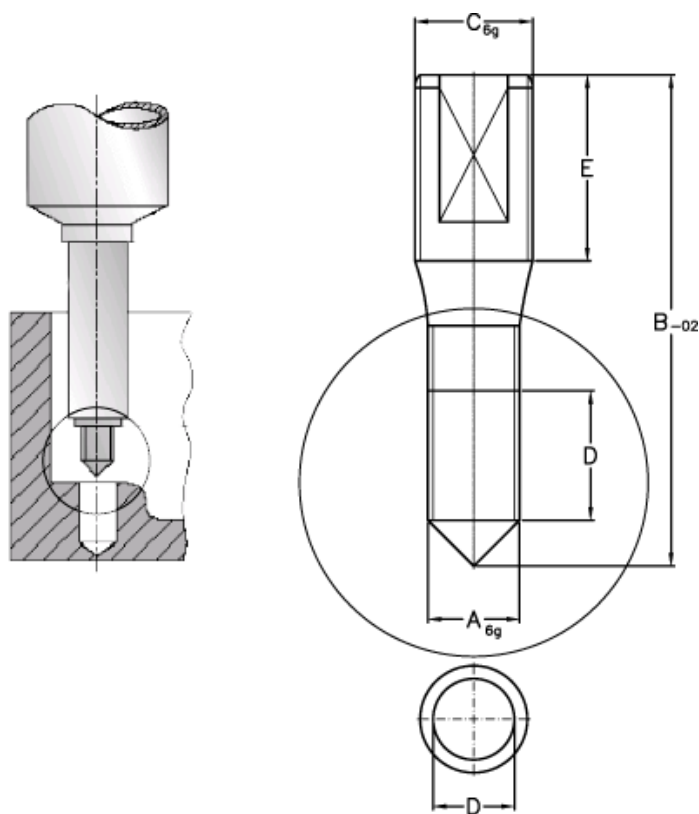

Data Sheet

Article number: 12621000160700

Description: Threaded pin 621 000 160.700
For M16

Measures

A = M16
B = 144.0
C = M18
D = 36.0
E = 28